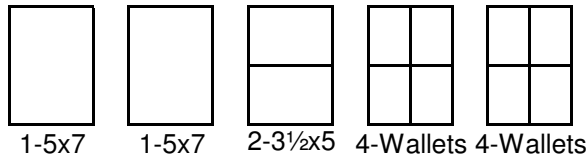

Burlington Kiwanis Club Santa Photos

Photo Package and Single-Sheet offerings

Package Choices

Each child appearing in a photo will be given a \$5 Fun Card.

Sturdy photo mount included with each 5x7 photo.

Package (A) \$24.00

7-Sheet Package

Cost per sheet \$3.43

Package (B) \$21.00

6-Sheet Package

Cost per sheet \$3.50

Package (C) \$18.00

5-Sheet Package

Cost per sheet \$3.60

Package (D) \$15.00

4-Sheet Package

Cost per sheet \$3.75

Package (E) \$12.00

3-Sheet Package

Cost per sheet \$4.00

Package (F) ala carte