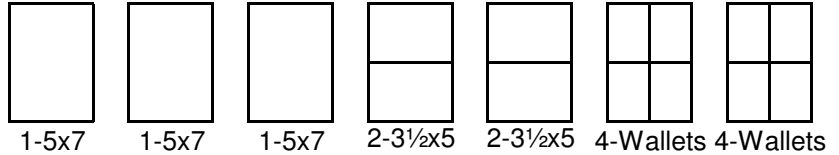

Burlington Kiwanis Club Santa Photos

Photo Package and Single-Sheet offerings

Package Choices

Each child appearing in a photo will be given a \$5 Fun Card.

Sturdy photo mount included with each 5x7 photo.

Package (A) \$24.00

7-Sheet Package

Cost per sheet \$3.43

Package (B) \$21.00

6-Sheet Package

Cost per sheet \$3.50

Package (C) \$18.00

5-Sheet Package

Cost per sheet \$3.60

Package (D) \$15.00

4-Sheet Package

Cost per sheet \$3.75

Package (E) \$12.00

3-Sheet Package

Cost per sheet \$4.00

Package (F) ala carte