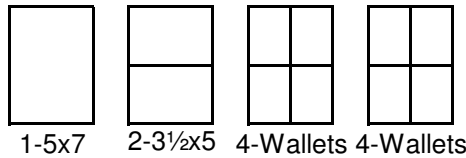

Burlington Kiwanis Club Santa Photos

Photo Package and Single-Sheet offerings

Package Choices

Each child appearing in a photo will be given a \$5 Fun Card.

Sturdy photo mount included with each 5x7 photo.

Package (A) \$24.00

7-Sheet Package

Cost per sheet \$3.43

Package (B) \$21.00

6-Sheet Package

Cost per sheet \$3.50

Package (C) \$18.00

5-Sheet Package

Cost per sheet \$3.60

Package (D) \$15.00

4-Sheet Package

Cost per sheet \$3.75

Package (E) \$12.00

3-Sheet Package

Cost per sheet \$4.00

Package (F) ala carte