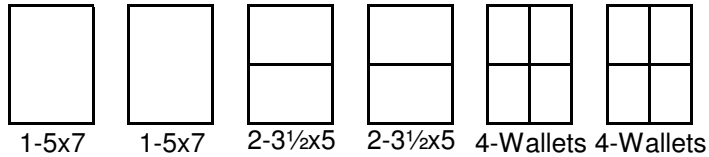

Burlington Kiwanis Club Santa Photos

Photo Package and Single-Sheet offerings

Package Choices

Each child appearing in a photo will be given a \$5 Fun Card.

Sturdy photo mount included with each 5x7 photo.

Package (A) \$24.00

7-Sheet Package

Cost per sheet \$3.43

Package (B) \$21.00

6-Sheet Package

Cost per sheet \$3.50

Package (C) \$18.00

5-Sheet Package

Cost per sheet \$3.60

Package (D) \$15.00

4-Sheet Package

Cost per sheet \$3.75

Package (E) \$12.00

3-Sheet Package

Cost per sheet \$4.00

Package (F) ala carte